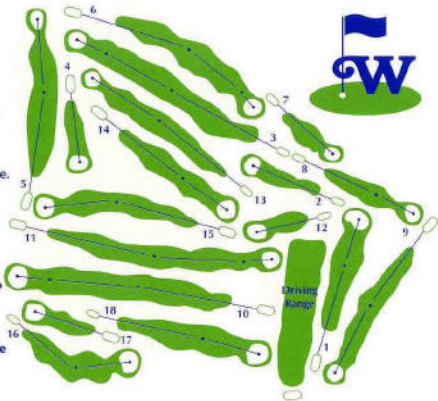

**USGA RULES
GOVERN PLAY**

Except as modified.

Out of Bounds-Defined by stakes and property fences. Driving range is out of bounds.

Radio Towers - Line of sight relief no nearer hole. No penalty.

Paved Surfaces - Two club lengths relief. No Penalty

Protective Screens - Two club lengths relief. No penalty

Willowick Golf Course

Owned by
The City of
Garden Grove

Willowick

GOLF COURSE

18 Hole Public Golf Course • 3017 West 5th St., Santa Ana, CA 92703
(714) 554-0672 Fax (714) 554-4481
www.willowickgolf.com

WILLOWICK GOLF COURSE

HOLE NUMBER	1	2	3	4	5	6	7	8	9	OUT
SLOPE 110	327	195	502	155	387	463	183	281	375	2870
RATING 67.7	11	9	3	17	1	7	15	13	5	
MEN'S TEES										
HANDICAP										
PAR	4	3	5	3	4	5	3	4	4	35
SLOPE 118	13	11	1	17	3	7	15	9	5	
RATING 72.3	320	190	481	144	349	444	149	267	367	2711
HANDICAP										
LADIES TEES										

HOLE	10	11	12	13	14	15	16	17	18	IN	TOT	HCP	NET
MEN'S TEES	520	541	154	388	330	397	286	178	399	3193	6063		
HANDICAP	10	4	18	6	16	2	14	12	8				
PAR	5	5	3	4	4	4	4	3	4	36	71		
HANDICAP	4	2	18	8	14	6	16	10	12				
LADIES TEES	510	532	147	381	323	382	270	157	329	3031	5742		