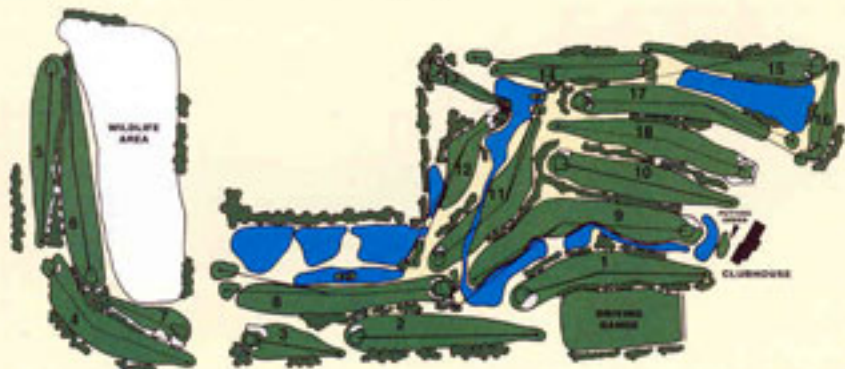

USGA RULES WILL GOVERN ALL PLAY WITH
THE FOLLOWING EXCEPTIONS

- We are not responsible for personal property damage.
- Shirts must be worn at all times. No tank tops.
- Keep motorized carts 30 feet from greens and tees.
- Use cart paths where provided.
- Cart paths and roads drop two club lengths - no penalty.
- Out of bounds defined by white stakes and boundary fences.
- O.B. to right of lakes from the 9th tee. Driving range is O.B.
- Driving range fence is a free drop - two club lengths.
- Each player must have a set of golf clubs and golf bag.
- Driver's license is required to operate powered carts.
- To conserve natural resources the golf complex is irrigated with **reclaimed water**.
- Replace divots, rake bunkers, fix all ball marks on greens.
- All food and beverages must be purchased on this property.
- No coolers allowed.
- Soft spikes only.
- Allow faster players through.

Tim Walsh
Head - PGA Golf Professional
Pro Shop (909) 923-3673

Whispering Lakes Golf Course

Whispering Lakes Golf Course
2525 Riverside Drive
Ontario, California 91761